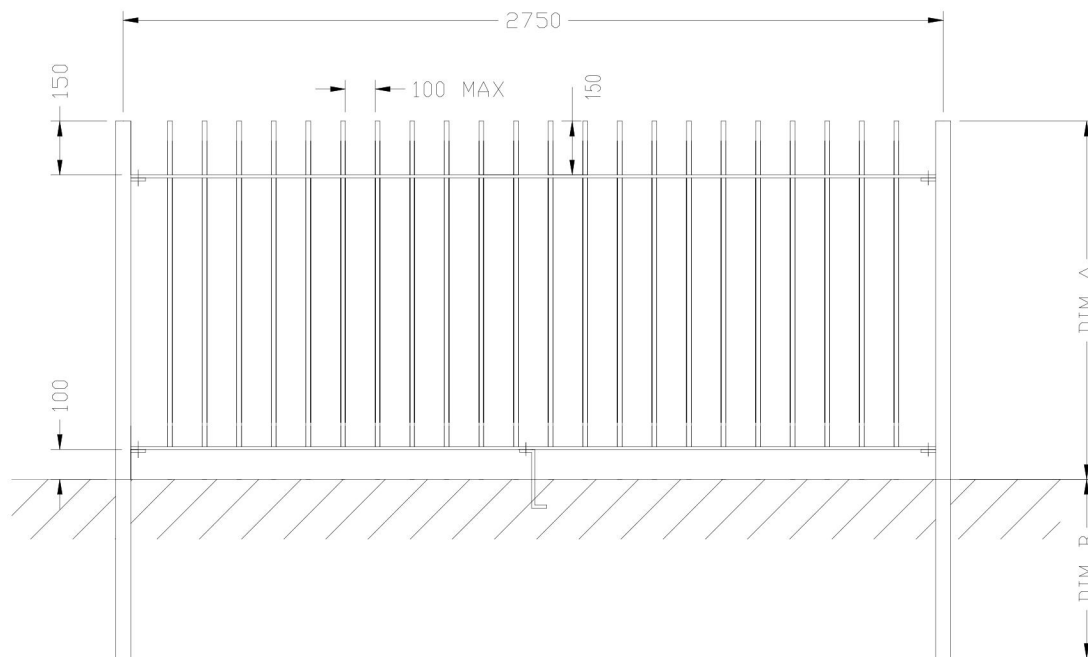

## Roundex Railing

PR-RDX

DIM A	DIM B	POSTS	BARS	RAILS
1800	750	50x50	16mm	50x10
2000	750	50x50	16mm	50x10
2400	750	50x50	16mm	50x10

Procter Fencing Systems.  
 Isabella Road,  
 Garforth  
 Leeds LS25 2DY  
 Tel. 0800 2944 177  
[enquiries@proctercontracts.co.uk](mailto:enquiries@proctercontracts.co.uk)  
[www.proctercontracts.co.uk](http://www.proctercontracts.co.uk)