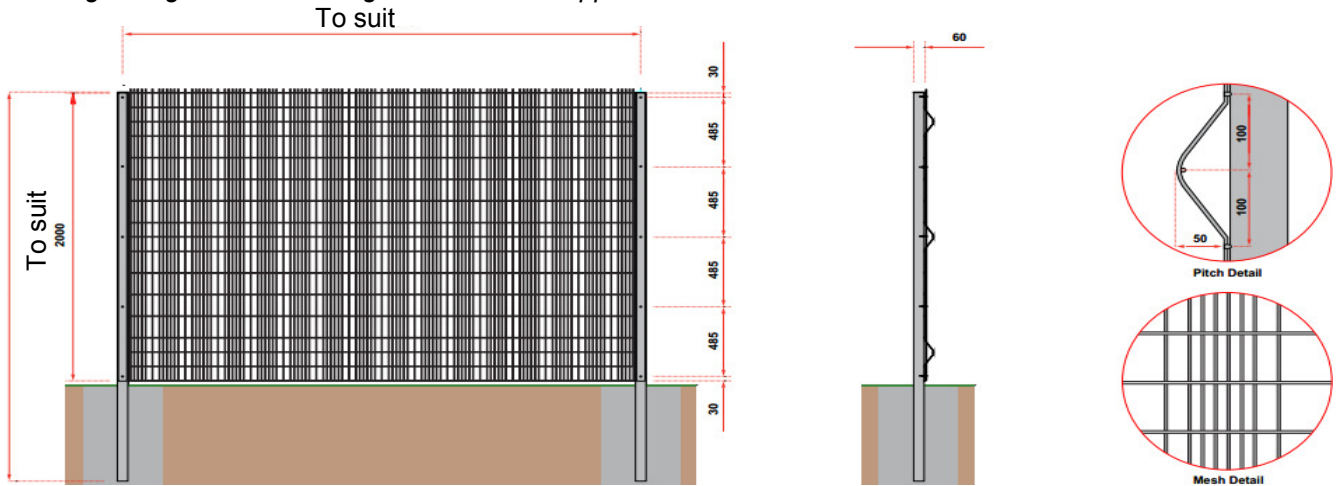

## Pro-vario Fencing

PCD20

Pro-vario mesh fencing is a high quality system in the style of industry-standard Paladin fencing. It has the strength and durability of our Pro-mesh system, but with added visual appeal from a vertical banded pattern. Cost-effective for medium security levels and available in 1.2m and 3m heights. Posts are hollow steel tube, with panels manufactured from galvanised steel and polyester powder coated in a standard green RAL 6005. Non-standard colour is also available.

*Matching Swing Gates or Sliding Gates can be supplied.*

## Product Data

Finish	Hot Dip Galvanised to BS EN ISO 1461:2009 and polyester coated by a range of RAL colours				
Height	1.2m	1.8m	2.0m	2.4m	3m
Mesh Size	45mm x 22mm				

Contracts Offices: Garforth (W.Yorkshire) - Bedwas (S.Wales) - Brentwood (Essex)  
 T: 02920 855 756   E: [enquiries@proctercontracts.co.uk](mailto:enquiries@proctercontracts.co.uk)   W: [www.proctercontracts.co.uk](http://www.proctercontracts.co.uk)